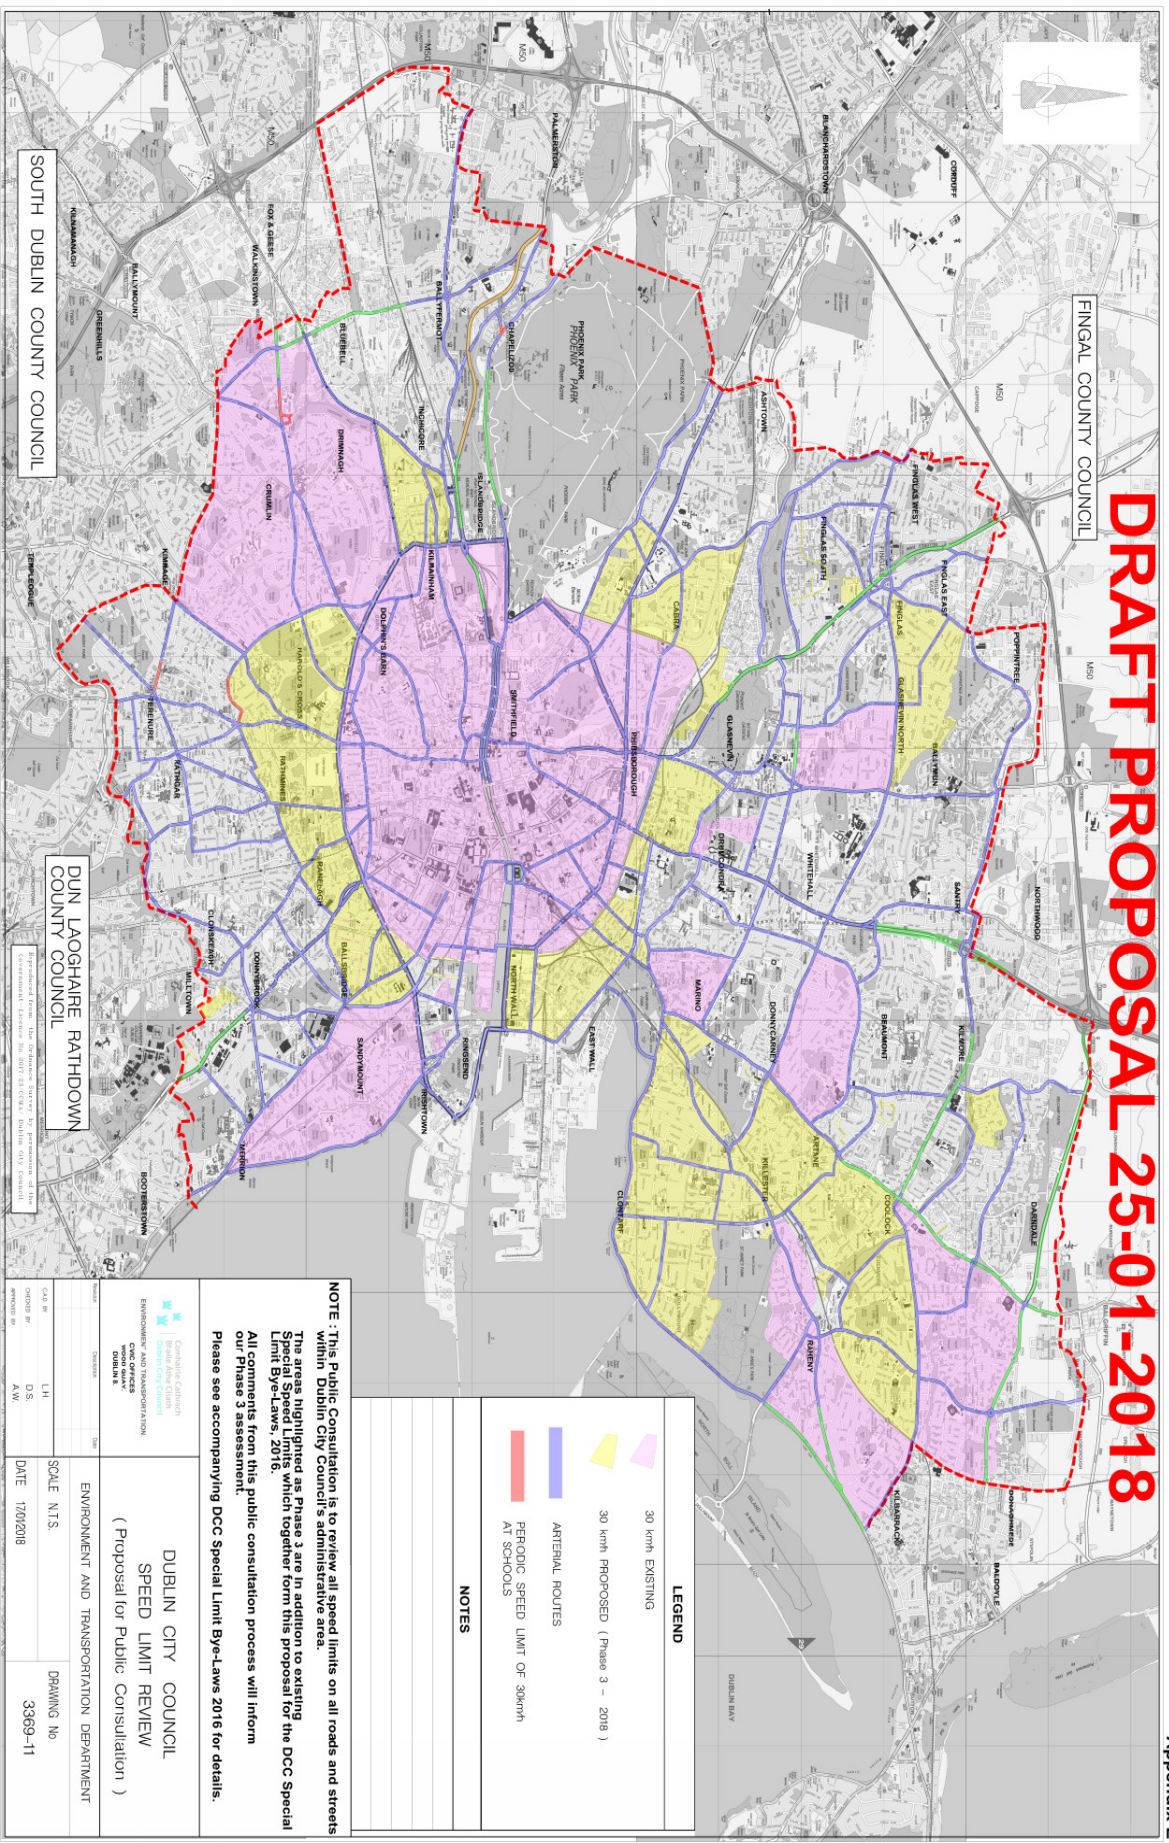

DRAFT PROPOSAL 25-01-2018

LEGEND	
	30 km/h EXISTING
	30 km/h PROPOSED (Phase 3 - 2018)
	ARTERIAL ROUTES
	PERIODIC SPEED LIMIT OF 30km/h AT SCHOOLS

NOTE : This Public Consultation is to review all speed limits on all roads and streets within Dublin City Council's administrative area. The areas highlighted as Phase 3 are in addition to existing Special Speed Limits which together form this proposal for the DCC Special Limit By-Laws, 2016. All comments from this public consultation process will inform our Phase 3 assessment. Please see accompanying DCC Special Limit By-Laws 2016 for details.	
Greater Dublin Authority COMMISSIONER FOR ENVIRONMENT AND TRANSPORTATION DUBLIN 8	DUBLIN CITY COUNCIL SPEED LIMIT REVIEW (Proposal for Public Consultation)
SCALE N.T.S. DATE 17/02/2018	DRAWING NO 3369-11

SOUTH DUBLIN COUNTY COUNCIL

DUN LAOGHAIRE RATHDOWN COUNTY COUNCIL